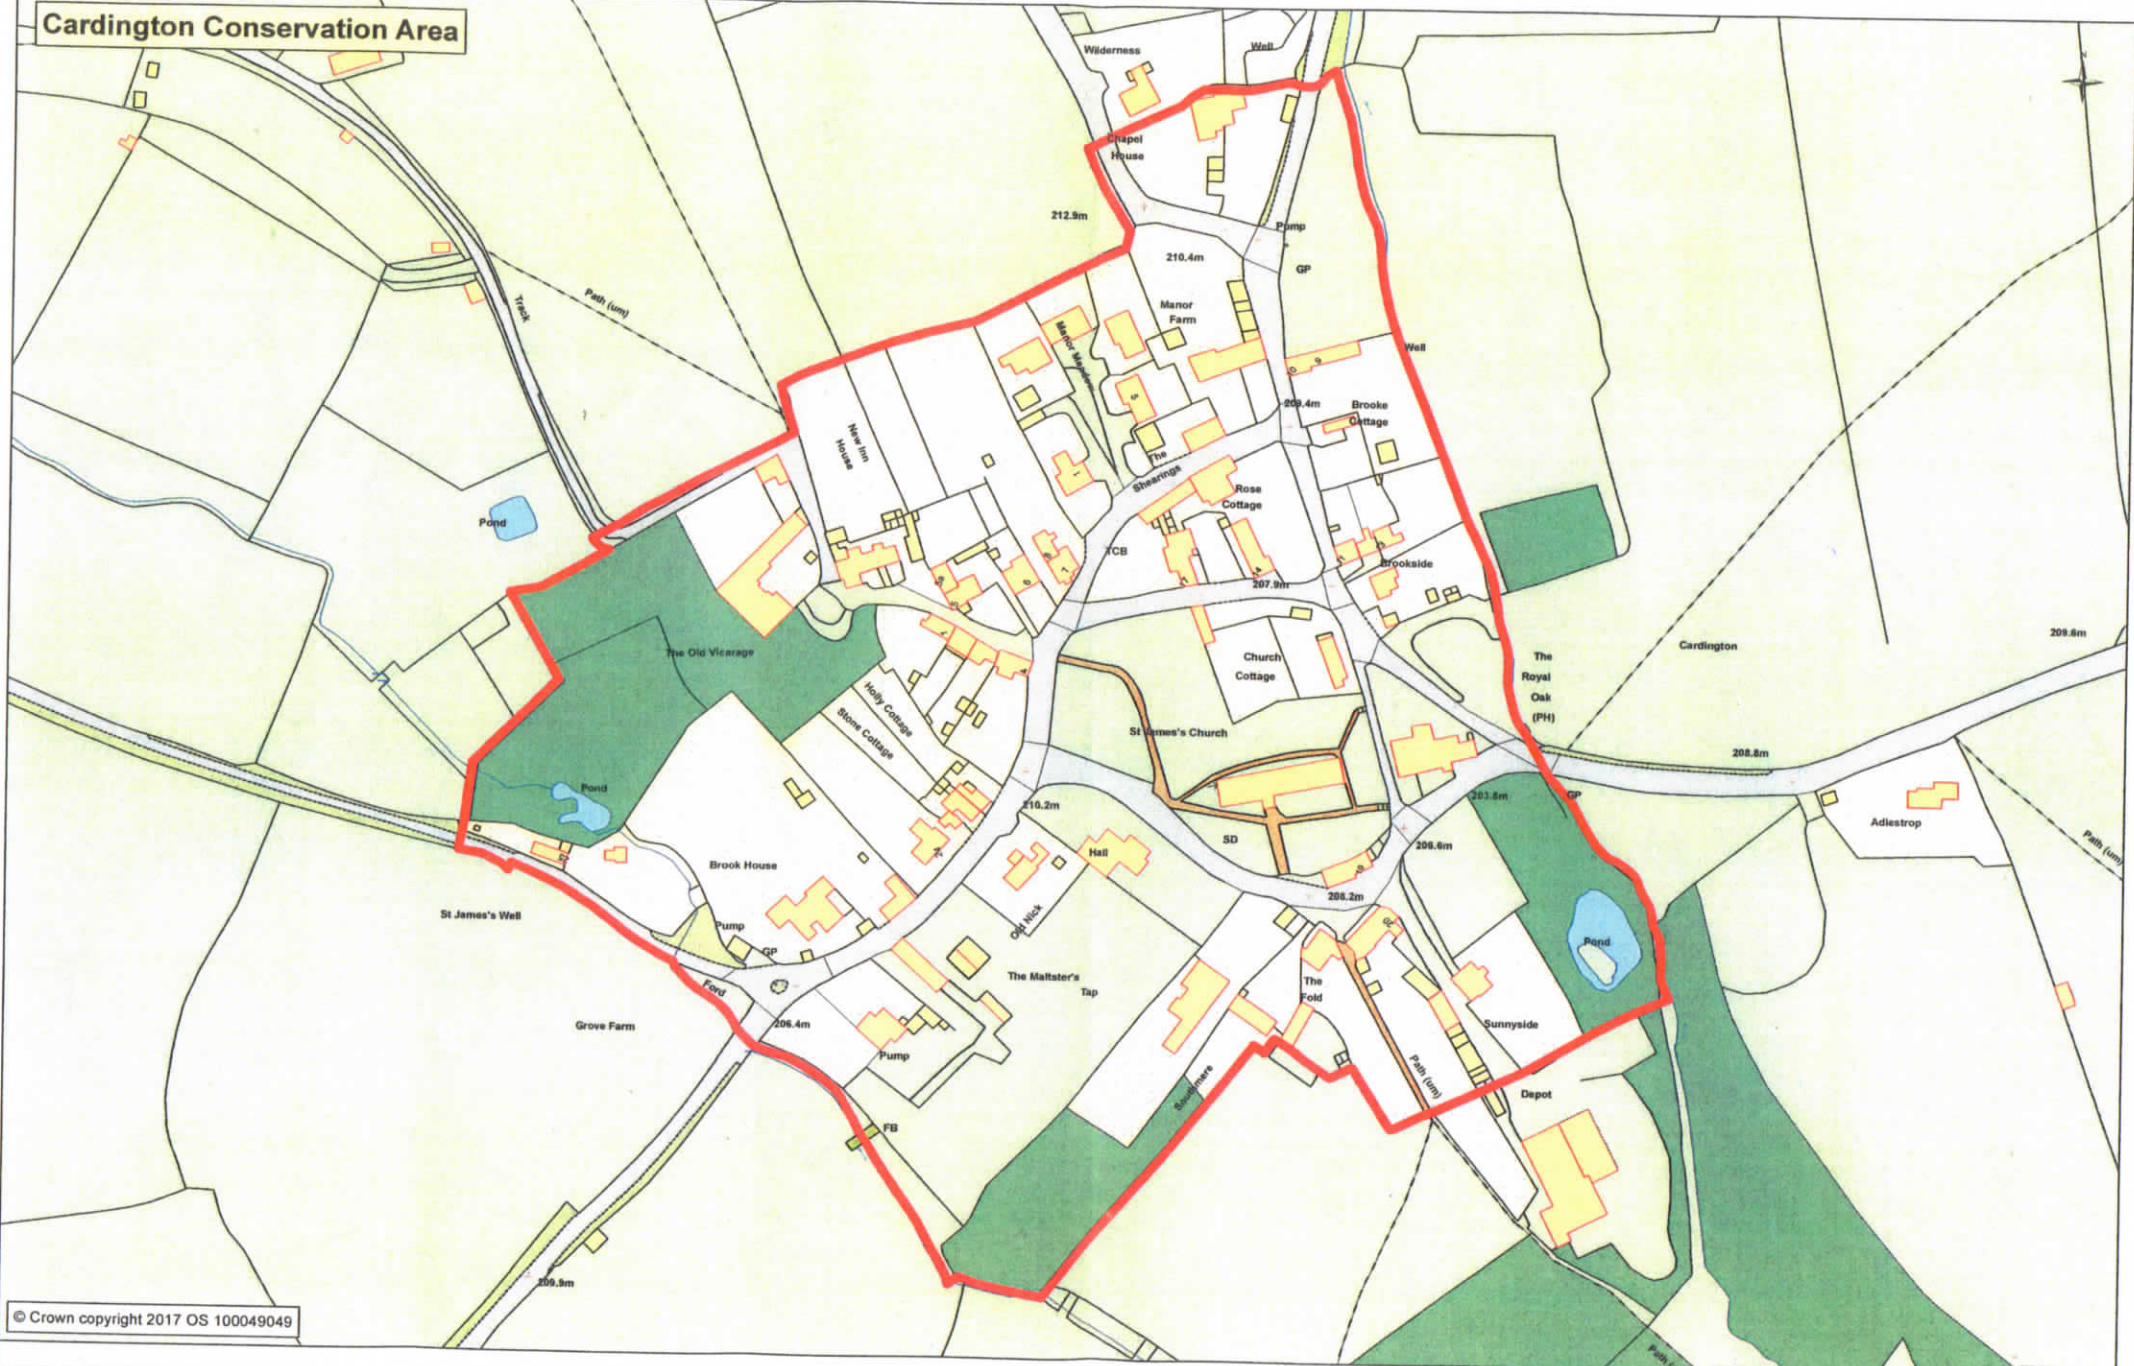

Cardington Conservation Area

© Crown copyright 2017 OS 100049049

Scale : 1:1,083

Performance, Intelligence and Policy Team
Shropshire Council
The Shirehall, Abbey Foregate,
Shrewsbury, Shropshire, SY2 6ND